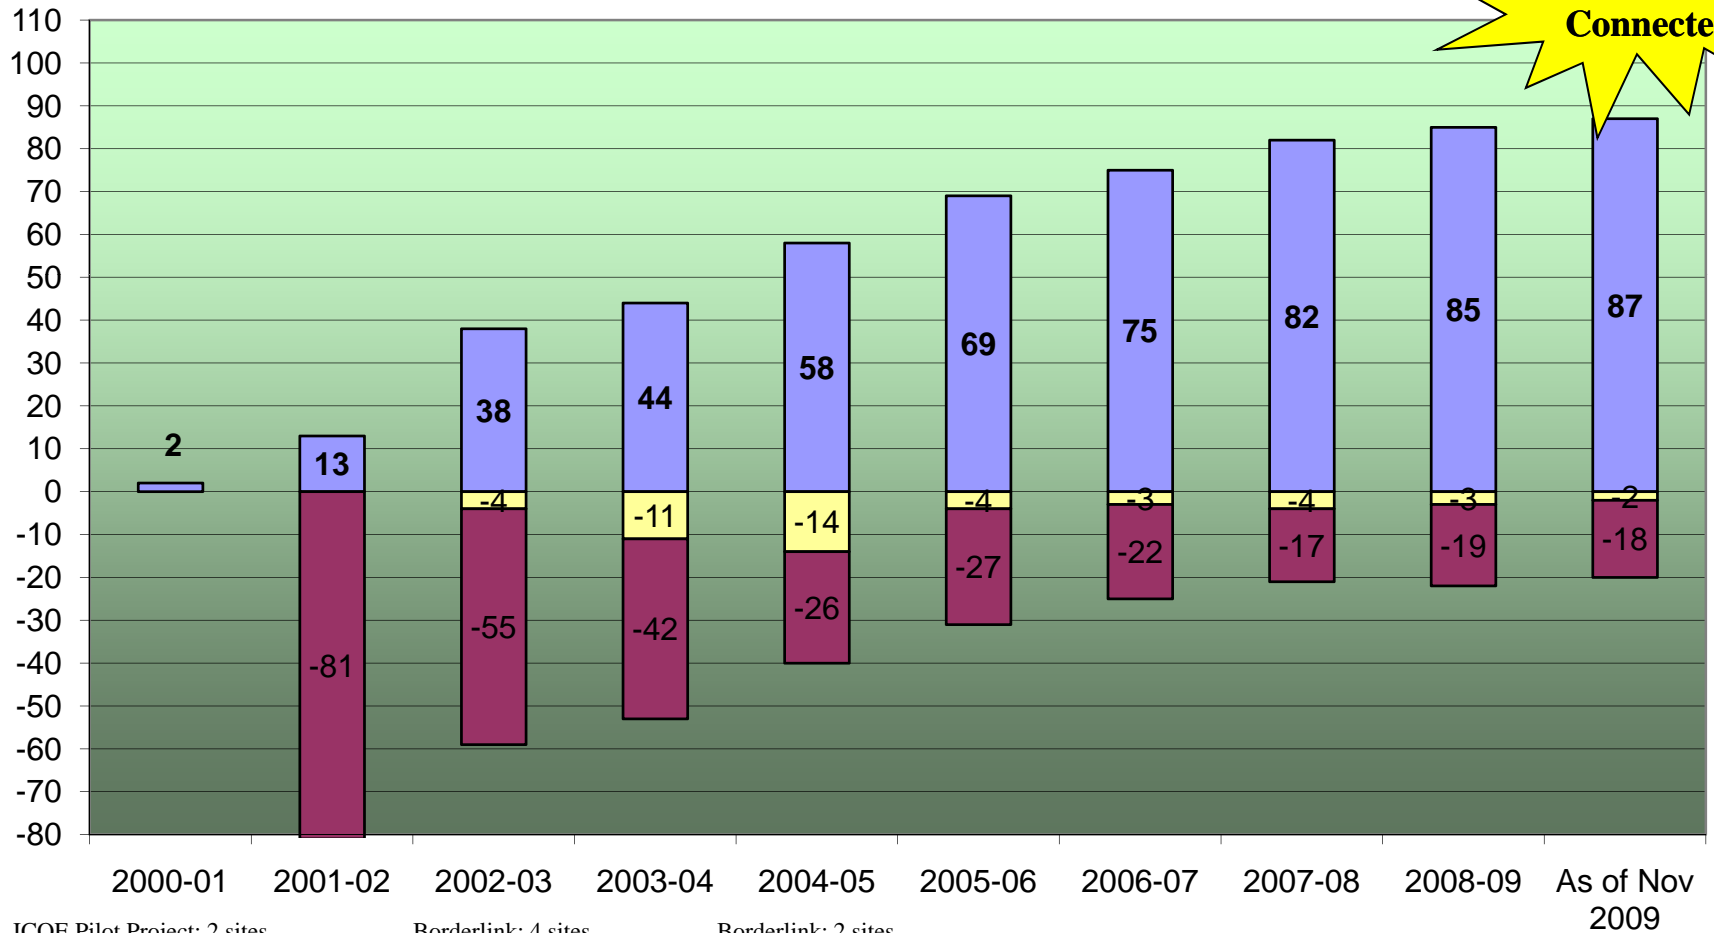

Imperial Valley Telecommunications Authority

Imperial Valley Telecommunications Authority

Connected Sites (cumulative)

IVTA Membership: 28 agencies – 107 sites

**81%
Connected**

ICOE Pilot Project: 2 sites

Borderlink: 4 sites

Borderlink: 2 sites

Borderlink: 7 sites

Imperial Valley Telecommunications Authority

Total expenses per year